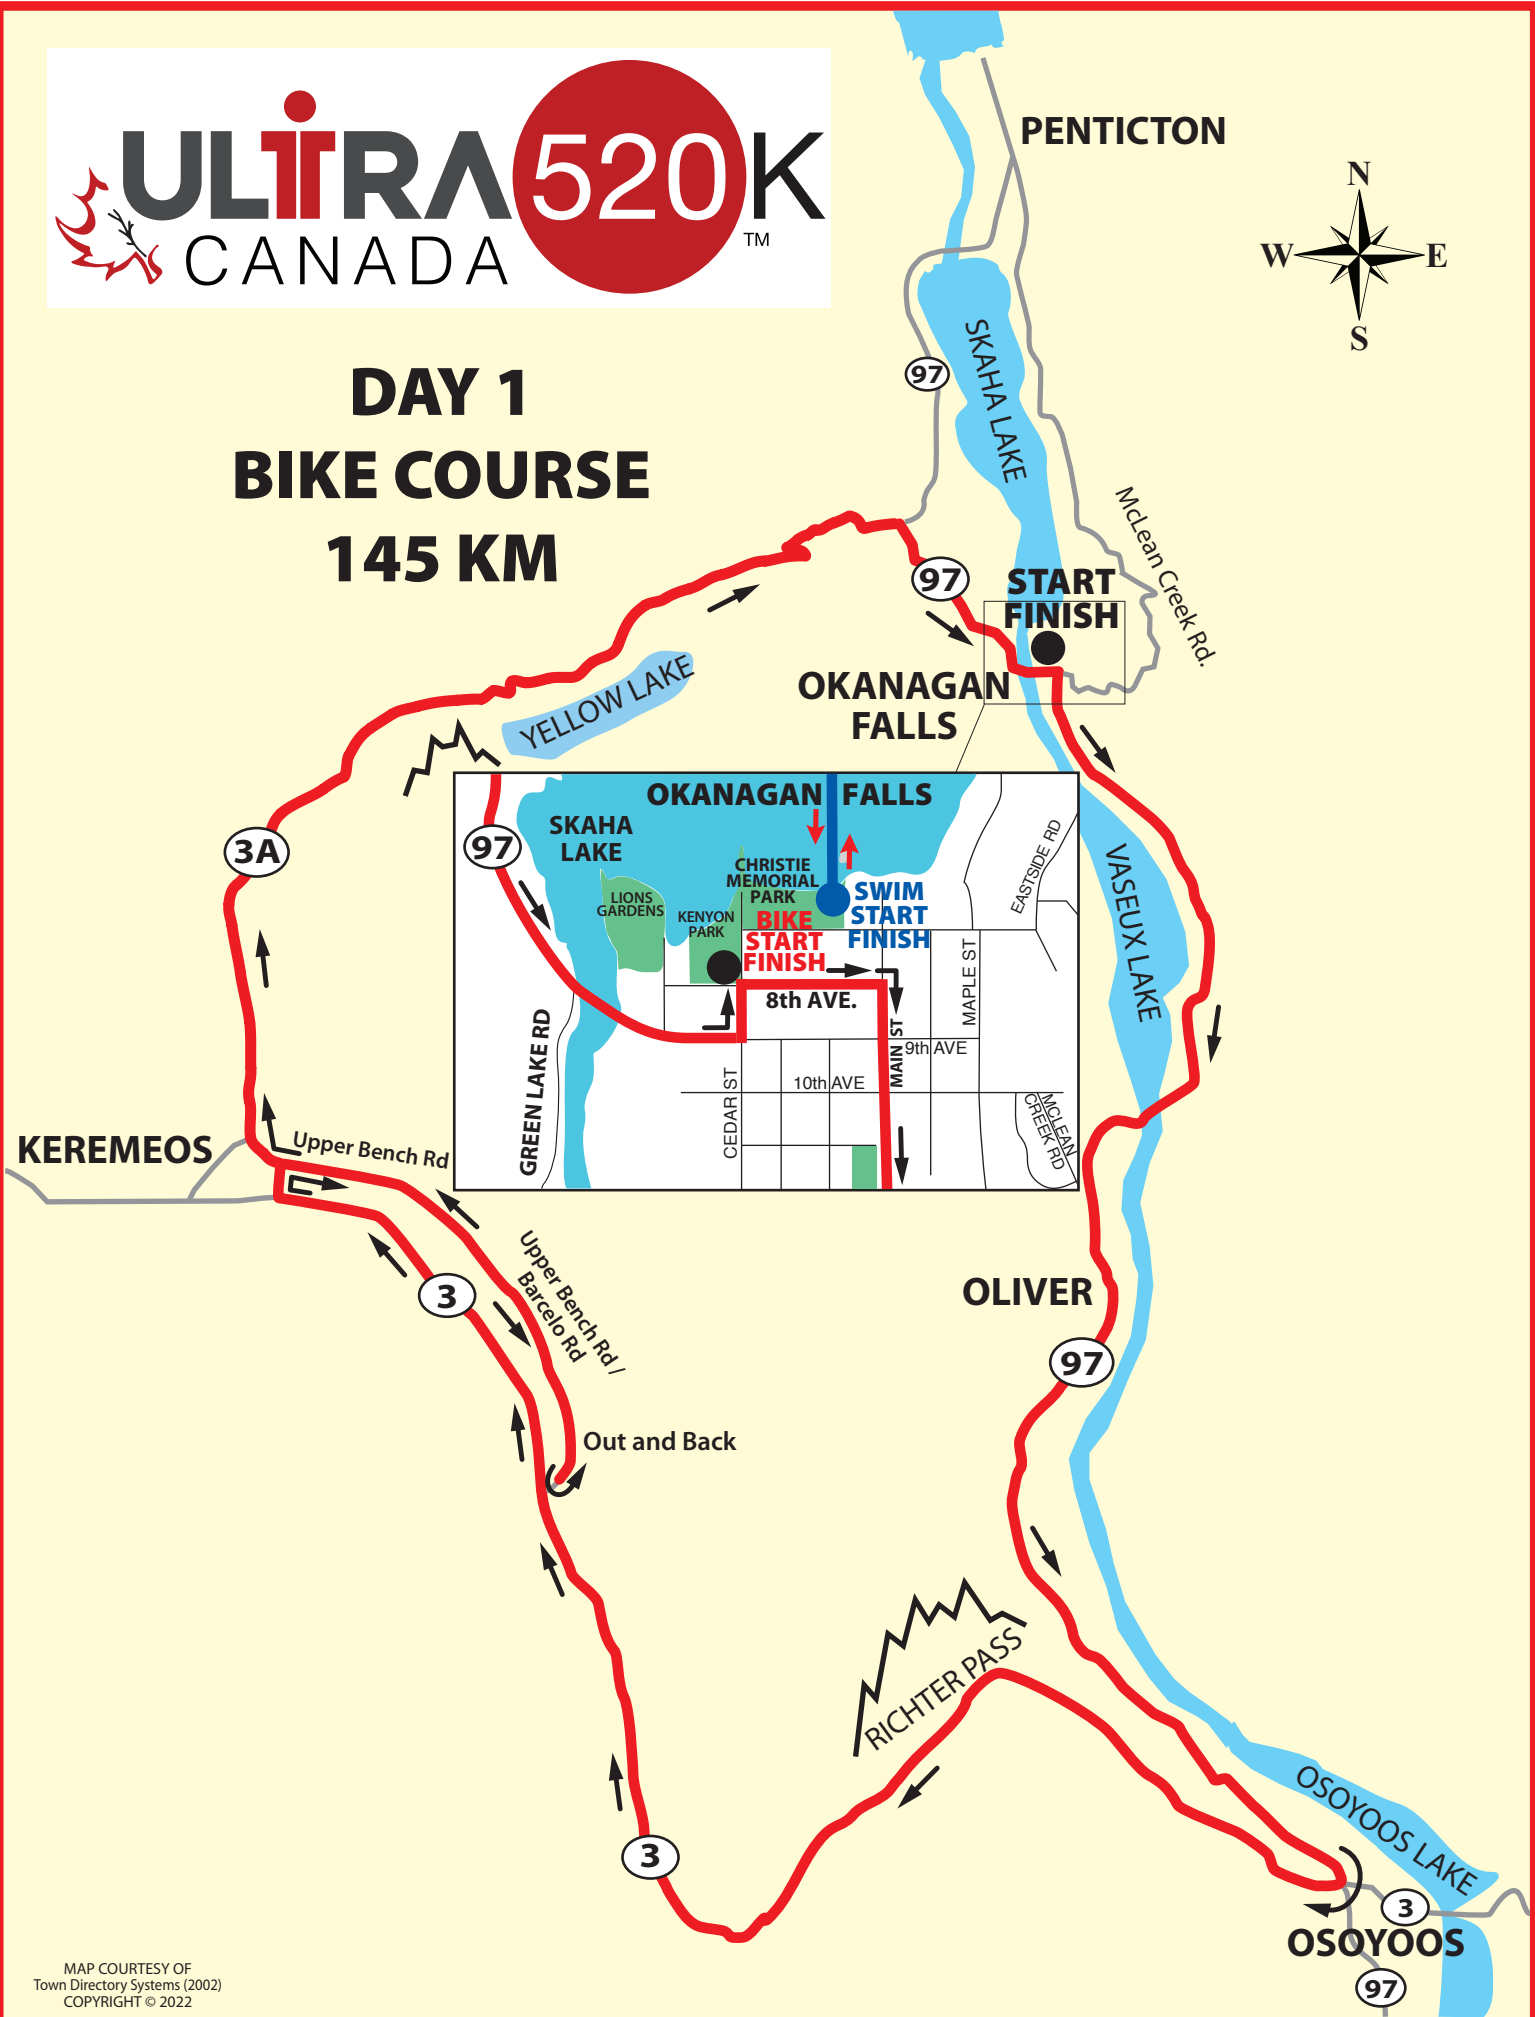

# DAY 1 BIKE COURSE 145 KM

MAP COURTESY OF  
Town Directory Systems (2002)  
COPYRIGHT © 2022