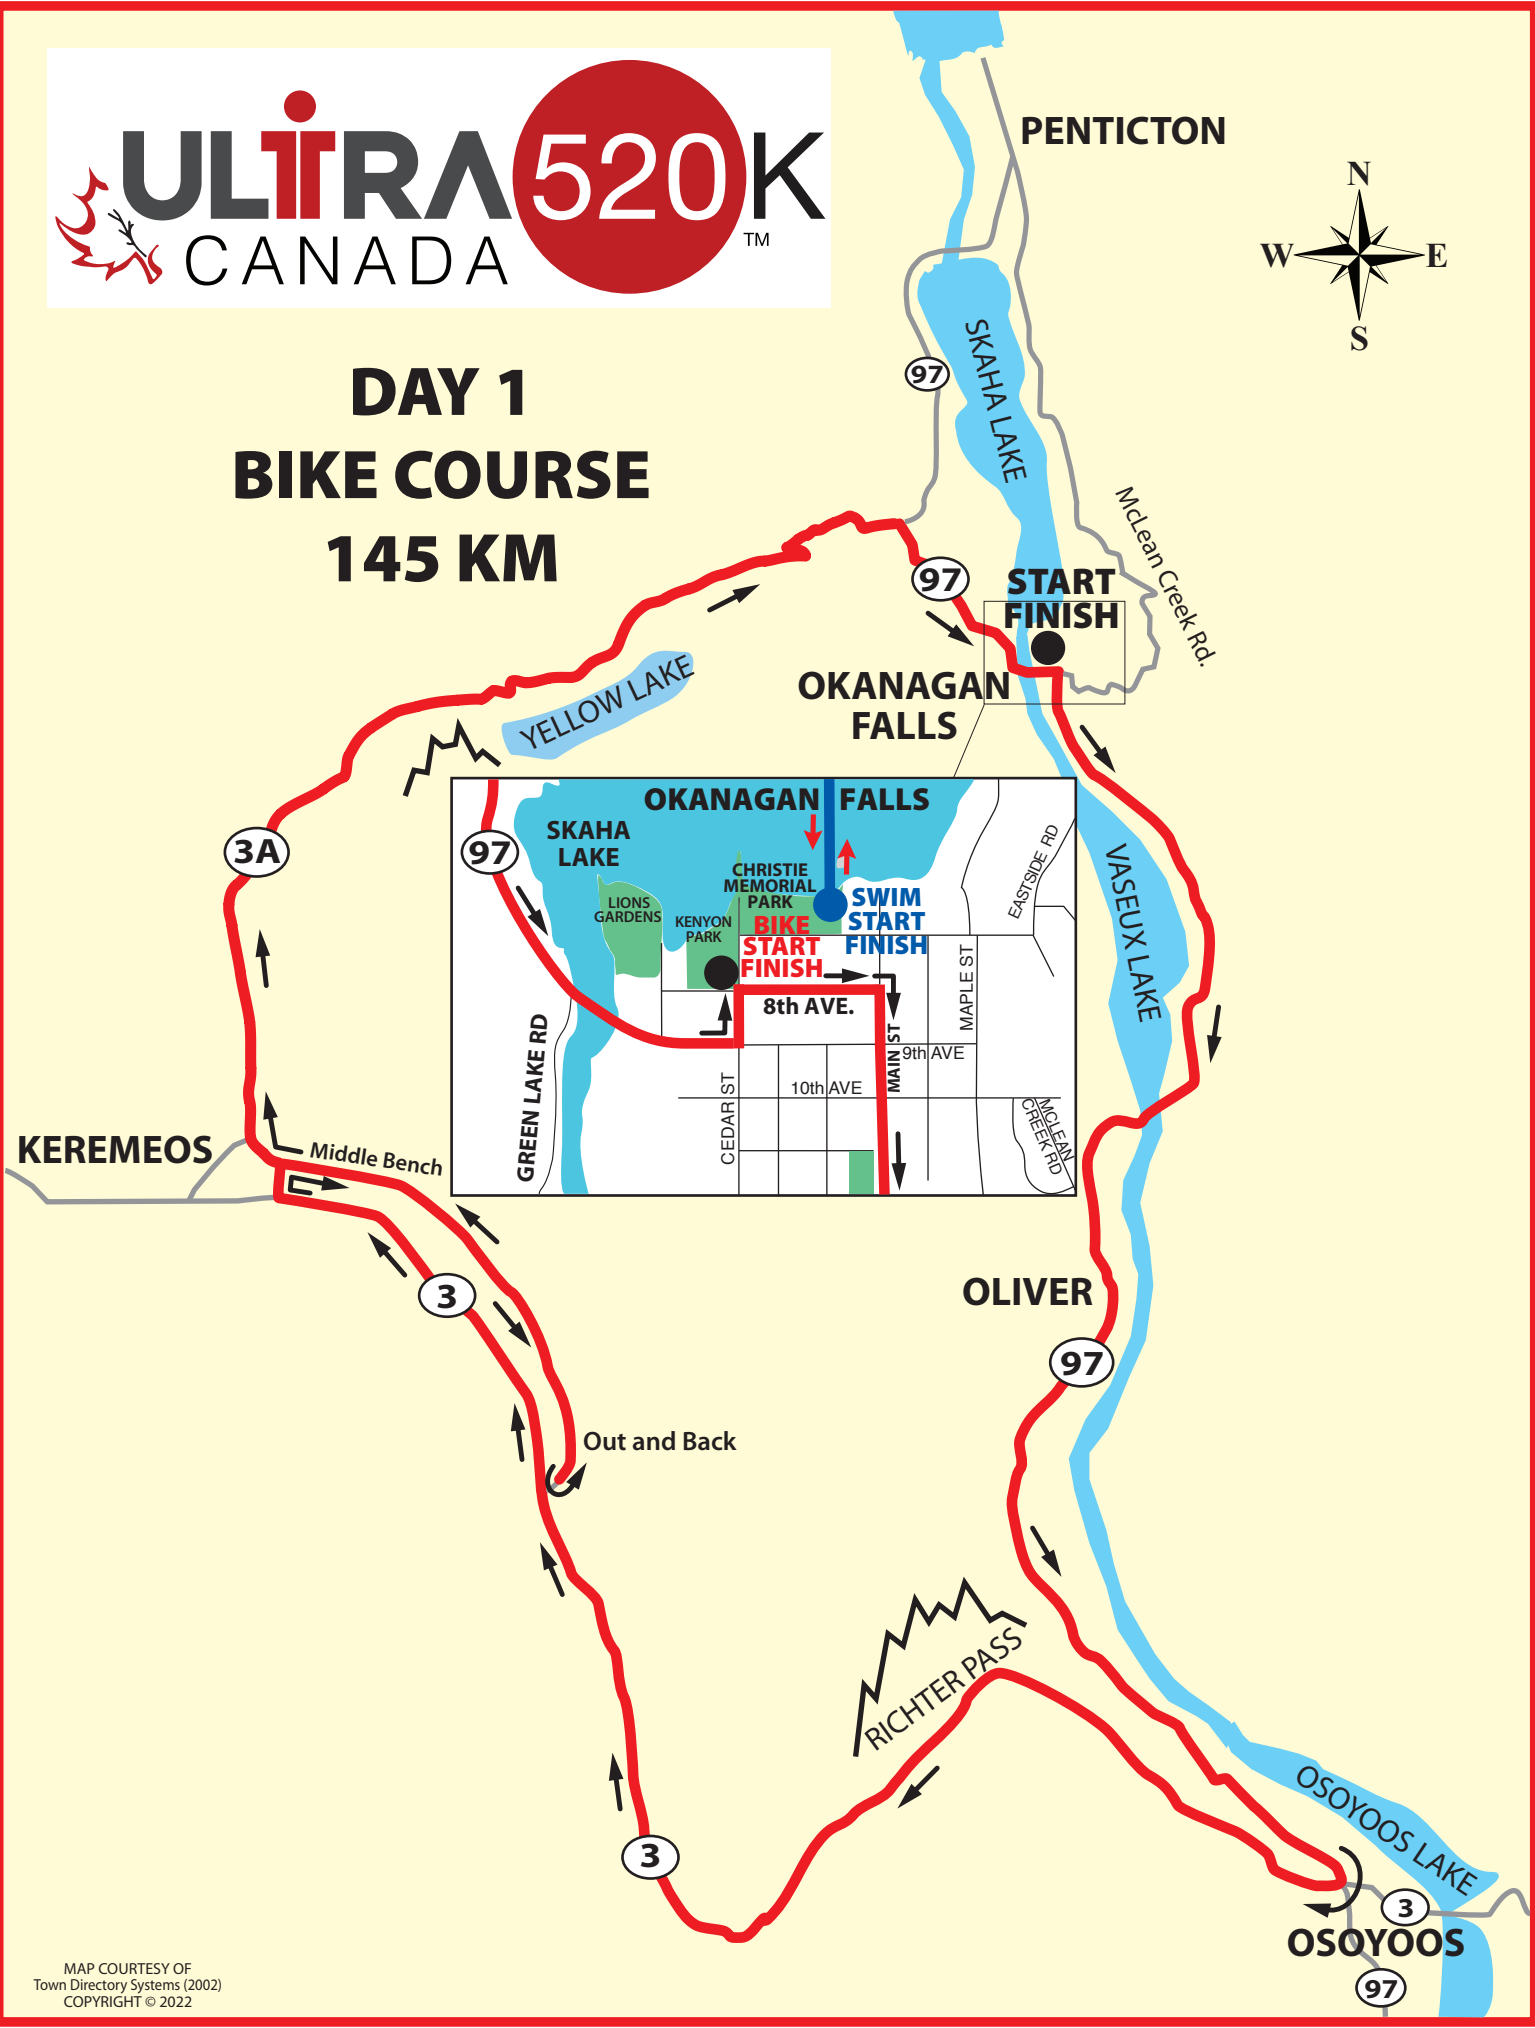

DAY 1 BIKE COURSE 145 KM

OKANAGAN FALLS

SKAHA LAKE

CHRISTIE MEMORIAL PARK

LIONS GARDENS

KENYON PARK

BIKE START FINISH

SWIM START FINISH

8th AVE.

9th AVE

10th AVE

CEDAR ST

MAPLE ST

EASTSIDE RD

GREEN LAKE RD

MCLEAN CREEK RD

MAP COURTESY OF
Town Directory Systems (2002)
COPYRIGHT © 2022